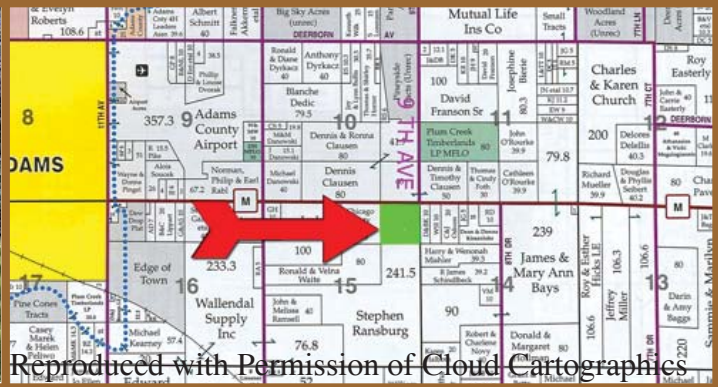

888-696-8695

Secluded Cabin Site

Asking

\$59,900.

Located just outside of Adams - Friendship WI.

Description Camp or Build - Wooded Parcel
Property Size 10 +/- Acres
Taxes 2006 \$TBD.
Electric By Property
Phone By Property
Property Features: Fully Wooded, Camping Allowed, Mature Mixed Hardwoods & Pines
Area Amenities: Lake Petenwell, Castle Rock Lake, Adams/Friendship, Golf & Wisconsin Dells

This 10 acres wooded parcel is filled with a mix of mature hardwoods and pines. Make this your recreational get-away. Secluded cabin-site tucked back away from the road. Wildlife including Wis. Whitetail Deer, Eastern Wild Turkey, and gray squirrels. Abounds in this gorgeous country setting. Don't forget your binoculars & your camera! If your not ready to build; camping is allowed on this property.