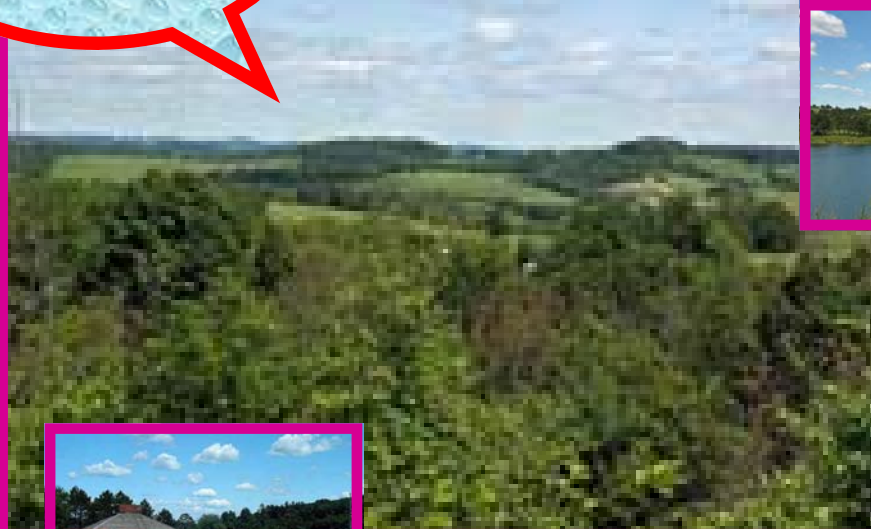

Affordable Deeded Lake Access!

Only \$3,900!

Www.Wisconsin-WI.com

L391 Ski Pole Lane | Woodland | WI | 53941

This is a gorgeous subdivision by the lake with rolling terrain and breathtaking scenery. Boating & fishing, jetskiing...you can do it all! This is an all-sports lake you will get deeded access to. Build your dream home here and get lots of area amenities! Bring the binoculars to view the abundant wildlife in the neighborhood. More land available. Call now for details!

- 1646148
- +/- Acres
- Secluded
- Swimming Pool
- Woodland Township
- Sauk County
- Clubhouse

Landman Realty, LLC

Www.TheLandman.net

888-696-8695
Landman@thelandman.net
206 Main Street
Friendship, WI 53934