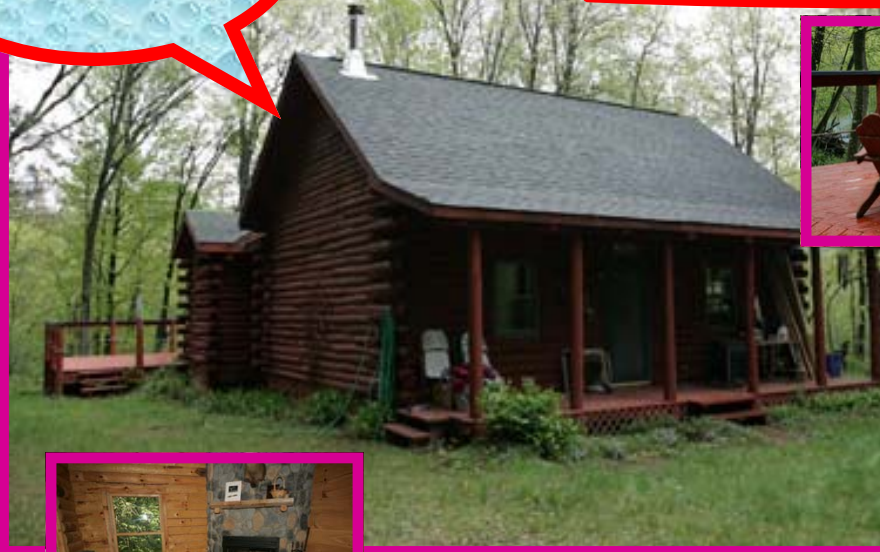

Log Home On Wolf Lake!

Only
\$199,900!

www.Home-WI.com

3118 2nd Ave. | Oxford | WI | 53952

This is gorgeous inside & out! Tucked back in the tall pines along the shores of Neenah Creek, you will find this spectacular log cabin just waiting for you & your family! Relax out on the wrap-around deck that overlooks the water and listen to the sounds of nature. Just a short walk along the wooded path takes you to excellent fishing on Wolf Lake! This no-motor lake is teeming with bass & bluegills! Wisconsin Dells is about 20 minutes away and offers fine dining & unique entertainment! Call now!

- 1599268
- 1.88 +/- Acres
- Lake Frontage
- Amazing Fishing
- Jackson Township
- Adams County
- Wisconsin Dells

Landman Realty, LLC

www.TheLandman.net

888-696-8695
Landman@thelandman.net
206 Main Street
Friendship, WI 53934