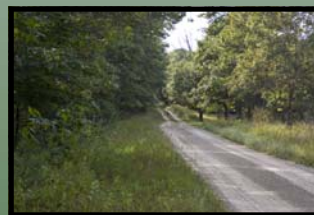

- Additional Land Available
- Cheap Land
- Near Trout Creek
- By Castle Rock Lake
- 2+/- Acres
- Recorded Covenants
- Dell Prairie Township
- MLS #: 1534872

Bring your building plans to the scenic area of **Wisconsin Dells**! Lots of recreational activity is in store for you here! Fish, swim or boat on the **Wisconsin River**, Castle Rock Lake or *Trout Creek* that are just minutes from this wooded 2 acre home site! More land available! So bring your friends or family to be your neighbors! Make this your full time home or leisurely retreat. Golfing, hiking, biking are nearby too! Off the beaten path in a quiet area, but close to all the excitement! Don't wait! *Call today for more information on this property and setup a personal showing! 888-696-8695*