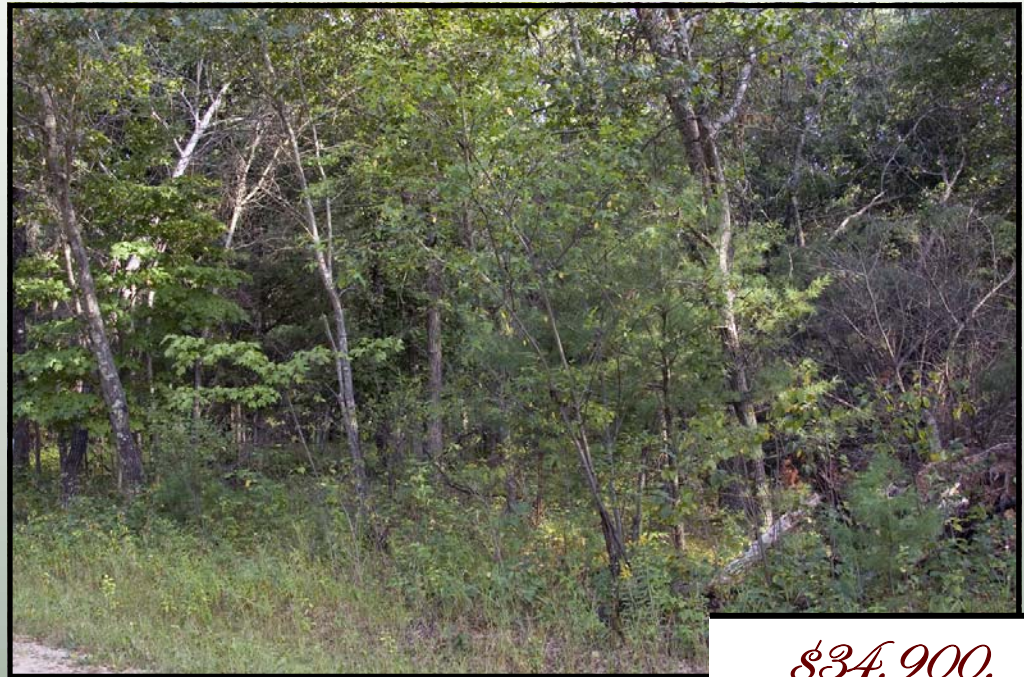

$34,900.

Lot 4 Gale Ave. | Wisconsin Dells | Wisconsin | 53965

- Additional Land Available
- Cheap Land
- Near Trout Creek
- By Castle Rock Lake
- 2+/- Acres
- Recorded Covenants
- Dell Prairie Township
- MLS #: 1534872