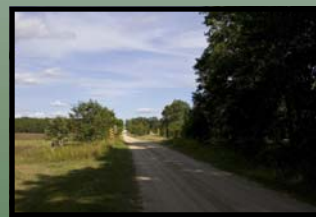

- Additional Land Available
- Cheap Land
- Country Retreat
- By Fawn Lake
- 2+/- Acres
- Recorded Covenants
- Dell Prairie Township
- MLS #: 1534870

Take in some of the exciting attractions that only **Wisconsin Dells** can offer or relax and enjoy the peaceful atmosphere of this wooded country retreat just minutes from all the action! Sneak on over to the little **fishing lake** just around the corner and catch supper if you are so inclined. Bring your friends with you, the parcel next door is also available. Bring a camera. Your friends will want to know all about your new *Get-a-way* in the "not so far" north woods. *Call today for more information on this property and setup a personal showing!* 888-696-8695