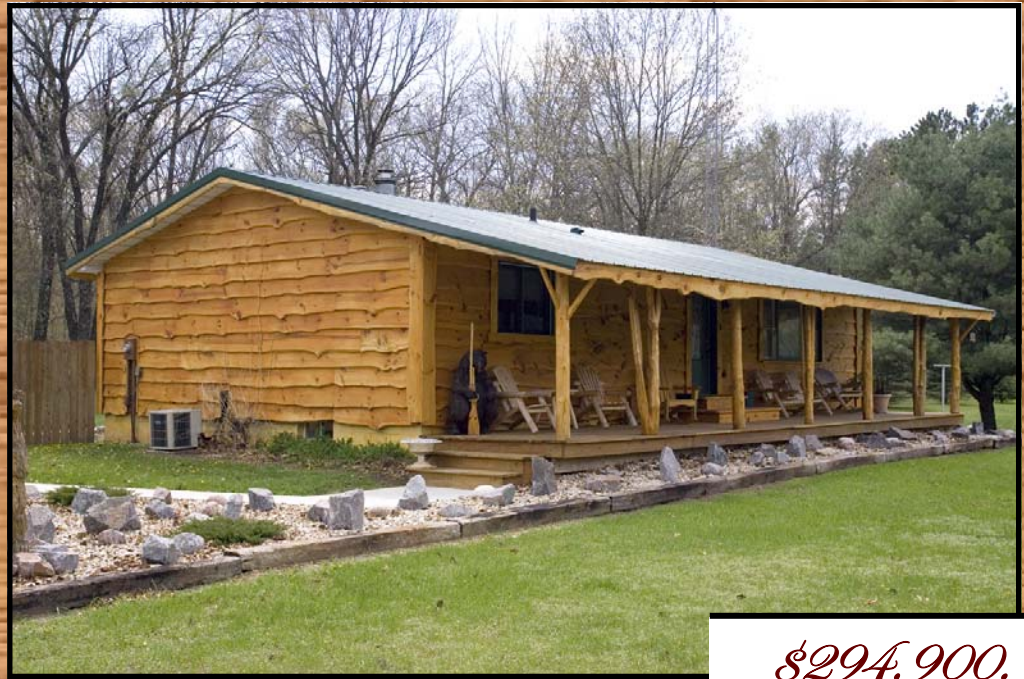

$294,900.

1887 Czech Ave. | Arkdale | Wisconsin | 54613

- Development Potential
- Includes Ponds!!!
- Abundance In Wildlife
- Near Castle Rock Lake
- 33+/- Acres
- Price Reduced!!!
- Strong's Prairie Township
- MLS #: 1523025