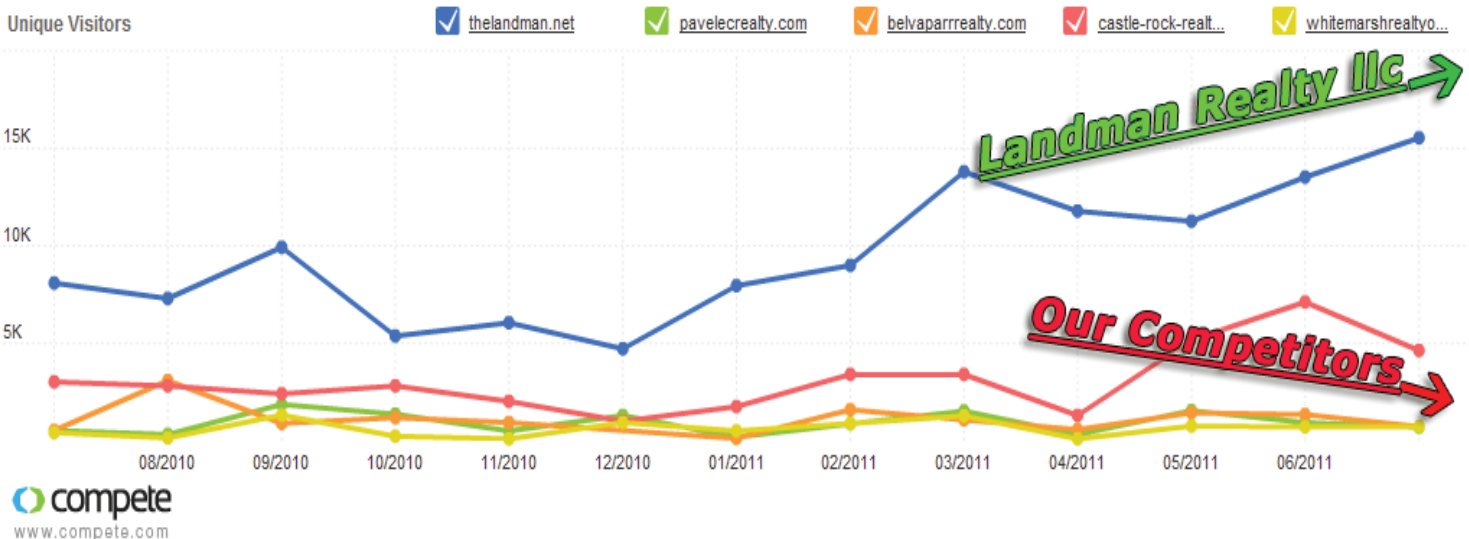

"I know it's alot but that what it takes in this tough real estate market"!

We also do...

- Print Ads
- Personal Showings
- Property Signs
- In-Town Office
- Brochures
- Open 7 Days a Week
- Neighbor Notifications
- Ad Billboards
- Flyers
- Use LARGE Photos
- GREAT Co-Broke!
- & Personal Touch

Our Marketing doesn't just end once we post to the MLS, it just the beginning!

The Landman says "LESS TALK MORE ACTION"!